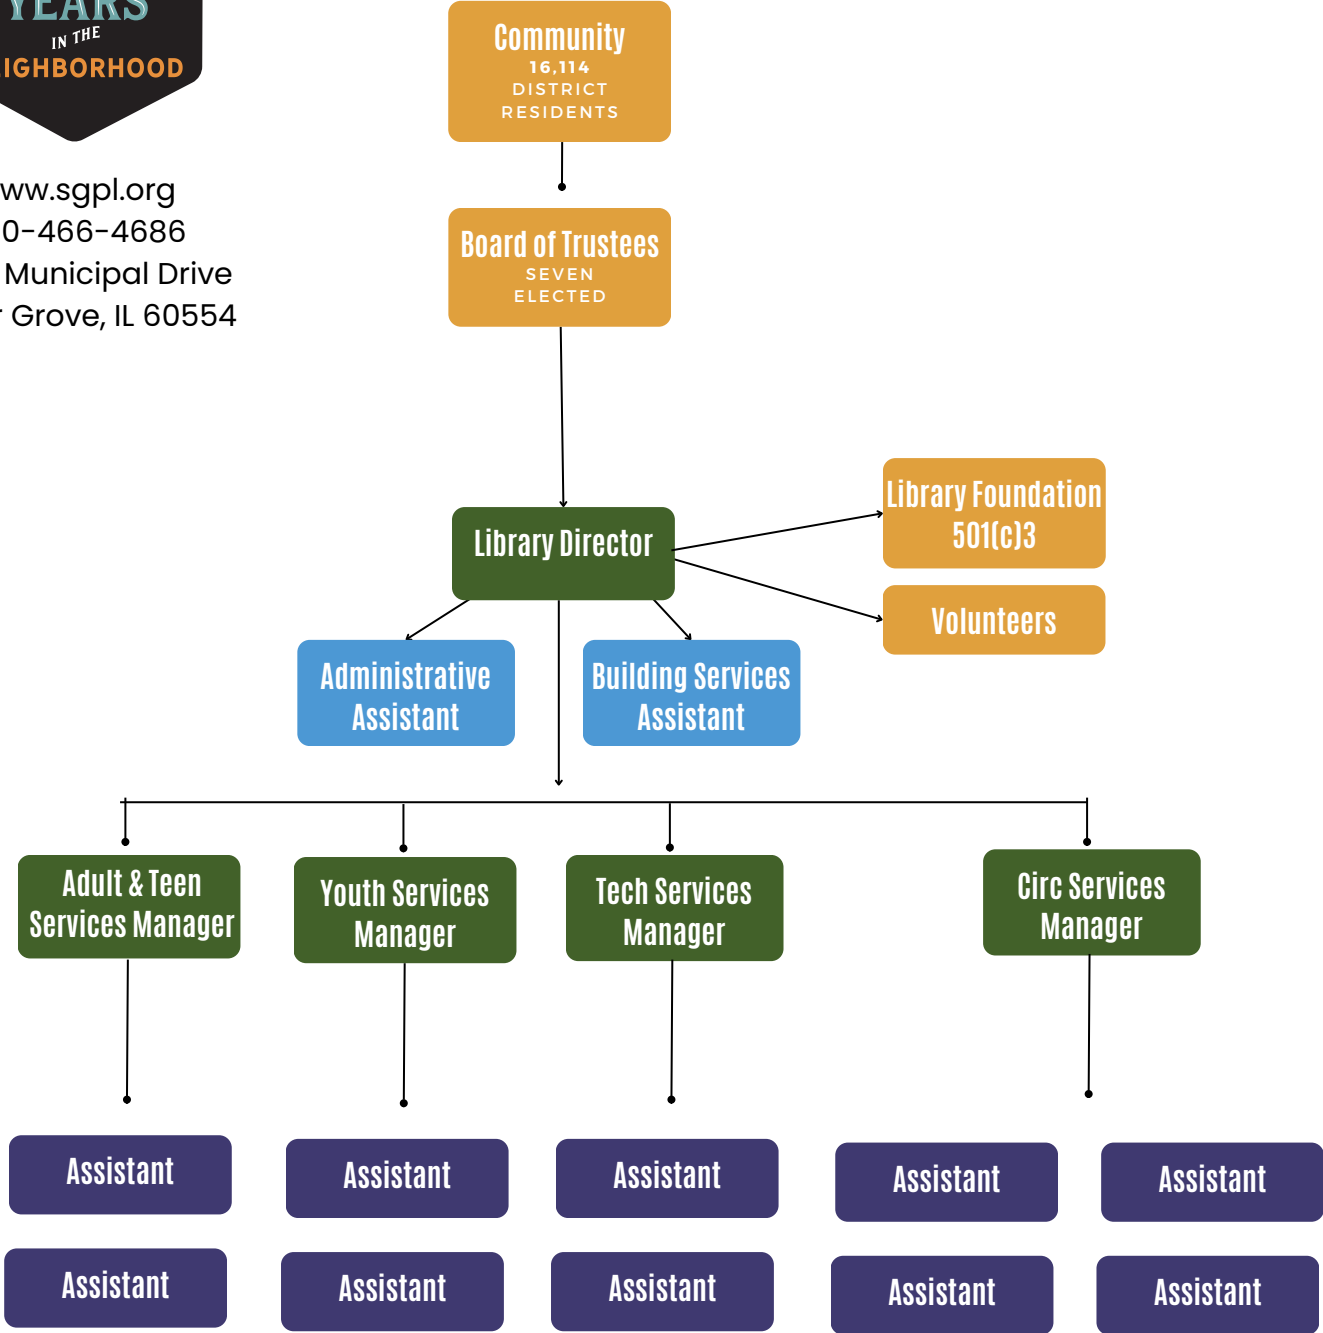

# SUGAR GROVE PUBLIC LIBRARY DISTRICT

# Organizational Chart

Revised 11-2023

www.sgpl.org  
 630-466-4686  
 125 S. Municipal Drive  
 Sugar Grove, IL 60554

- The Board of Trustees (7) are elected & serve unpaid 4 year terms.
- There are 5 FT employees at 30 hours per week: Director(1) and Managers (4).
- There are 12 part time employees and 2 substitute employees.
- Sugar Grove Library District intends to join IMRF as of 7-1-2024
- On average per month, 8-12 volunteers help with: program help, craft preparation, cleaning, shelving, organizing book sale & food pantry, and summer reading program.